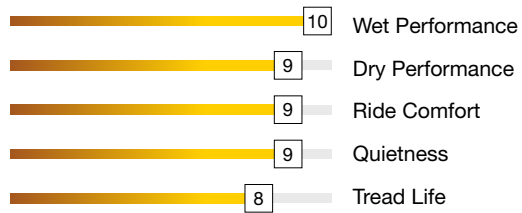

ULTRAMAX HP A/S

Size	LI/SR	L.R.	T.D.	UTQG
32nds				
225/55R16	99W	XL	10	480 AA A
205/45R17	84W SL	XL	10	480 AA A
215/45R17	91W	XL	10	480 AA A
225/45R17	94W	XL	10	480 AA A
235/45R17	97W	XL	10	480 AA A
235/55R17	99W	SL	10	480 AA A
245/40R17	95W	XL	10	480 AA A
245/45R17	99W	XL	10	480 AA A
215/35R18	84W	XL	10	480 AA A
225/40R18	92W	XL	10	480 AA A
225/45R18	95W	XL	10	480 AA A
235/40R18	95W	XL	10	480 AA A
235/45R18	98V	XL	10	480 AA A
235/50R18	101W	XL	10	480 AA A
245/40R18	97W	XL	10	480 AA A
245/45R18	100W	XL	10	480 AA A
235/40R19	96V	XL	10	480 AA A
245/40R19	98W	XL	10	480 AA A
245/45R19	98W	XL	10	480 AA A
245/35R20	95W	XL	10	480 AA A
245/45R20	103W	XL	10	480 AA A
255/35R20	97W	XL	10	480 AA A
275/40R20	106W	XL	10	480 AA A

50,000 Mile Limited Treadwear Warranty
V AND W SPEED RATED , UTQG 480 AA A

The Ultramax HP AS is an ultra-high performance all-season tire engineered for high-speed performance, cornering, and braking. The aggressive tread pattern features 4 high angle grooves to channel water away from the tread face, maximizing traction on wet surfaces. Tapered tread edges provided improved stability, even tread wear, and a quiet comfortable ride. The Ultramax HP AS delivers the perfect balance between ultra-high performance and everyday comfort to give you confidence in all weather conditions.

TIRE FEATURES

- Solid center rib for improved high-speed stability, and reduced road noise.
- Silica compound for superior wet traction and reduced rolling resistance.
- High angle tread grooves enhance water evacuation and improve wet handling and hydroplane resistance.
- Taper tread edges promote even uniform contact pressure for increased stability, even wear and a quiet ride.
- 4 wide circumferential grooves enhance water drainage to maximize grip on wet surfaces.